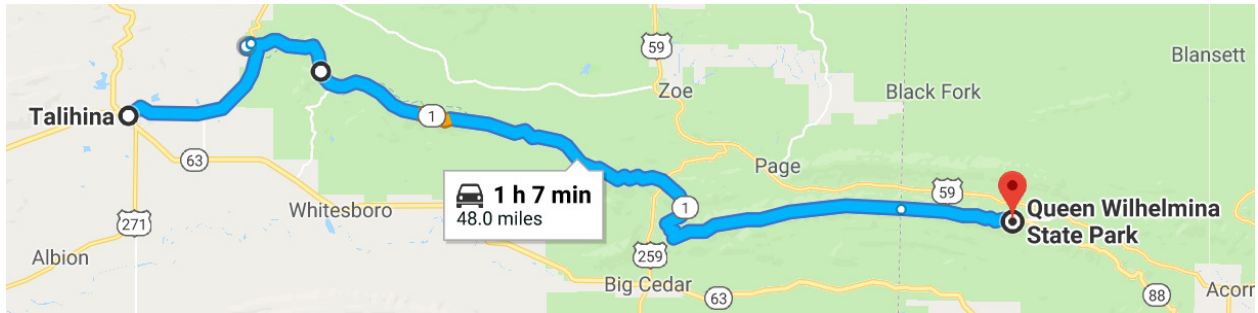

### Talihina – 89 Miles

Depart the Lodge on AR-88 East to Mena, AR

Turn Right onto Magnolia Ave

Turn Right onto Sutherland Ave

Turn Right onto N Reine St

Turn Left onto AR-8 W/Sutherland Ave

Continue onto OK-63 W

Turn Left US-259 S in Big Cedar

Turn Right onto OK-144 W

Turn Right onto Indian Rte 144

Turn Right onto US-271 N into Talihina

Stop #1 – Mena gas

Stop #2 Talihina lunch

### **Talihina to Lodge – 48 Miles**

Depart Talihina via US-271 N

Turn Right onto OK-1 E/State Hwy 88

Continue to Lodge

Stops along the Scenic Dr